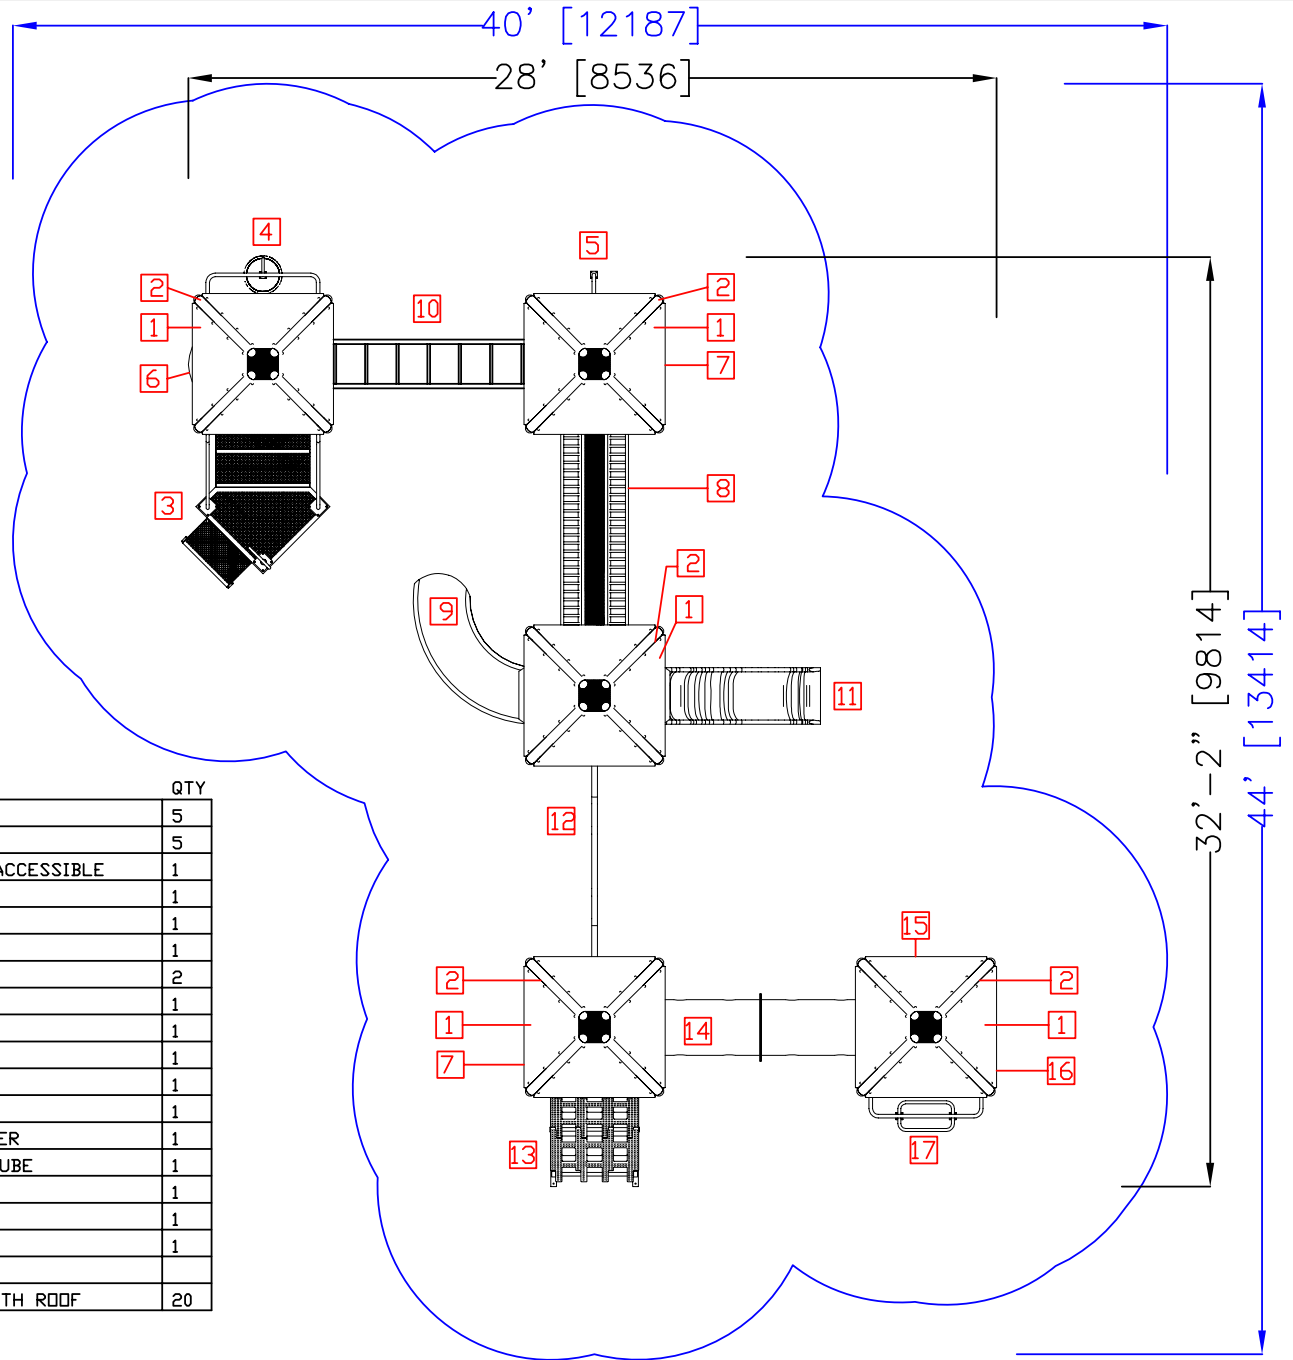

PROJECT:
American Buffalo

SCALE: AS SHOWN

DRAWING TITLE:
Play system
American Buffalo
Components
with Safety area
-1,760 sq.feet

DRAWING NO:
E/renw/ameriBuff-01a

DATE:

www.PlaygroundCompliance.com
866-345-6774
Fax. 866-345-6774

| DESCRIPTION | QTY |
|--------------------------------|-----|
| 1 SQUARE DECK | 5 |
| 2 PYRAMID ROOF | 5 |
| 3 3' PVC COATED ADA ACCESSIBLE | 1 |
| 4 3' CURLY "Q" CLIMBER | 1 |
| 5 3' FIREMAN'S POLE | 1 |
| 6 BUBBLE PANEL | 1 |
| 7 PIPE WALL PANEL | 2 |
| 8 "V" BALANCE BRIDGE | 1 |
| 9 3' CURVE SLIDE | 1 |
| 10 HORIZONTAL LADDER | 1 |
| 11 3' WAVE SLIDE | 1 |
| 12 SKY WALK | 1 |
| 13 3' TANK TREAD CLIMBER | 1 |
| 14 FUN TUNNEL CRAWL TUBE | 1 |
| 15 WINDOWS PANEL | 1 |
| 16 NUMBER PANEL | 1 |
| 17 3' BOX CLIMBER | 1 |
| POST FOR 3' DECK WITH ROOF | 20 |